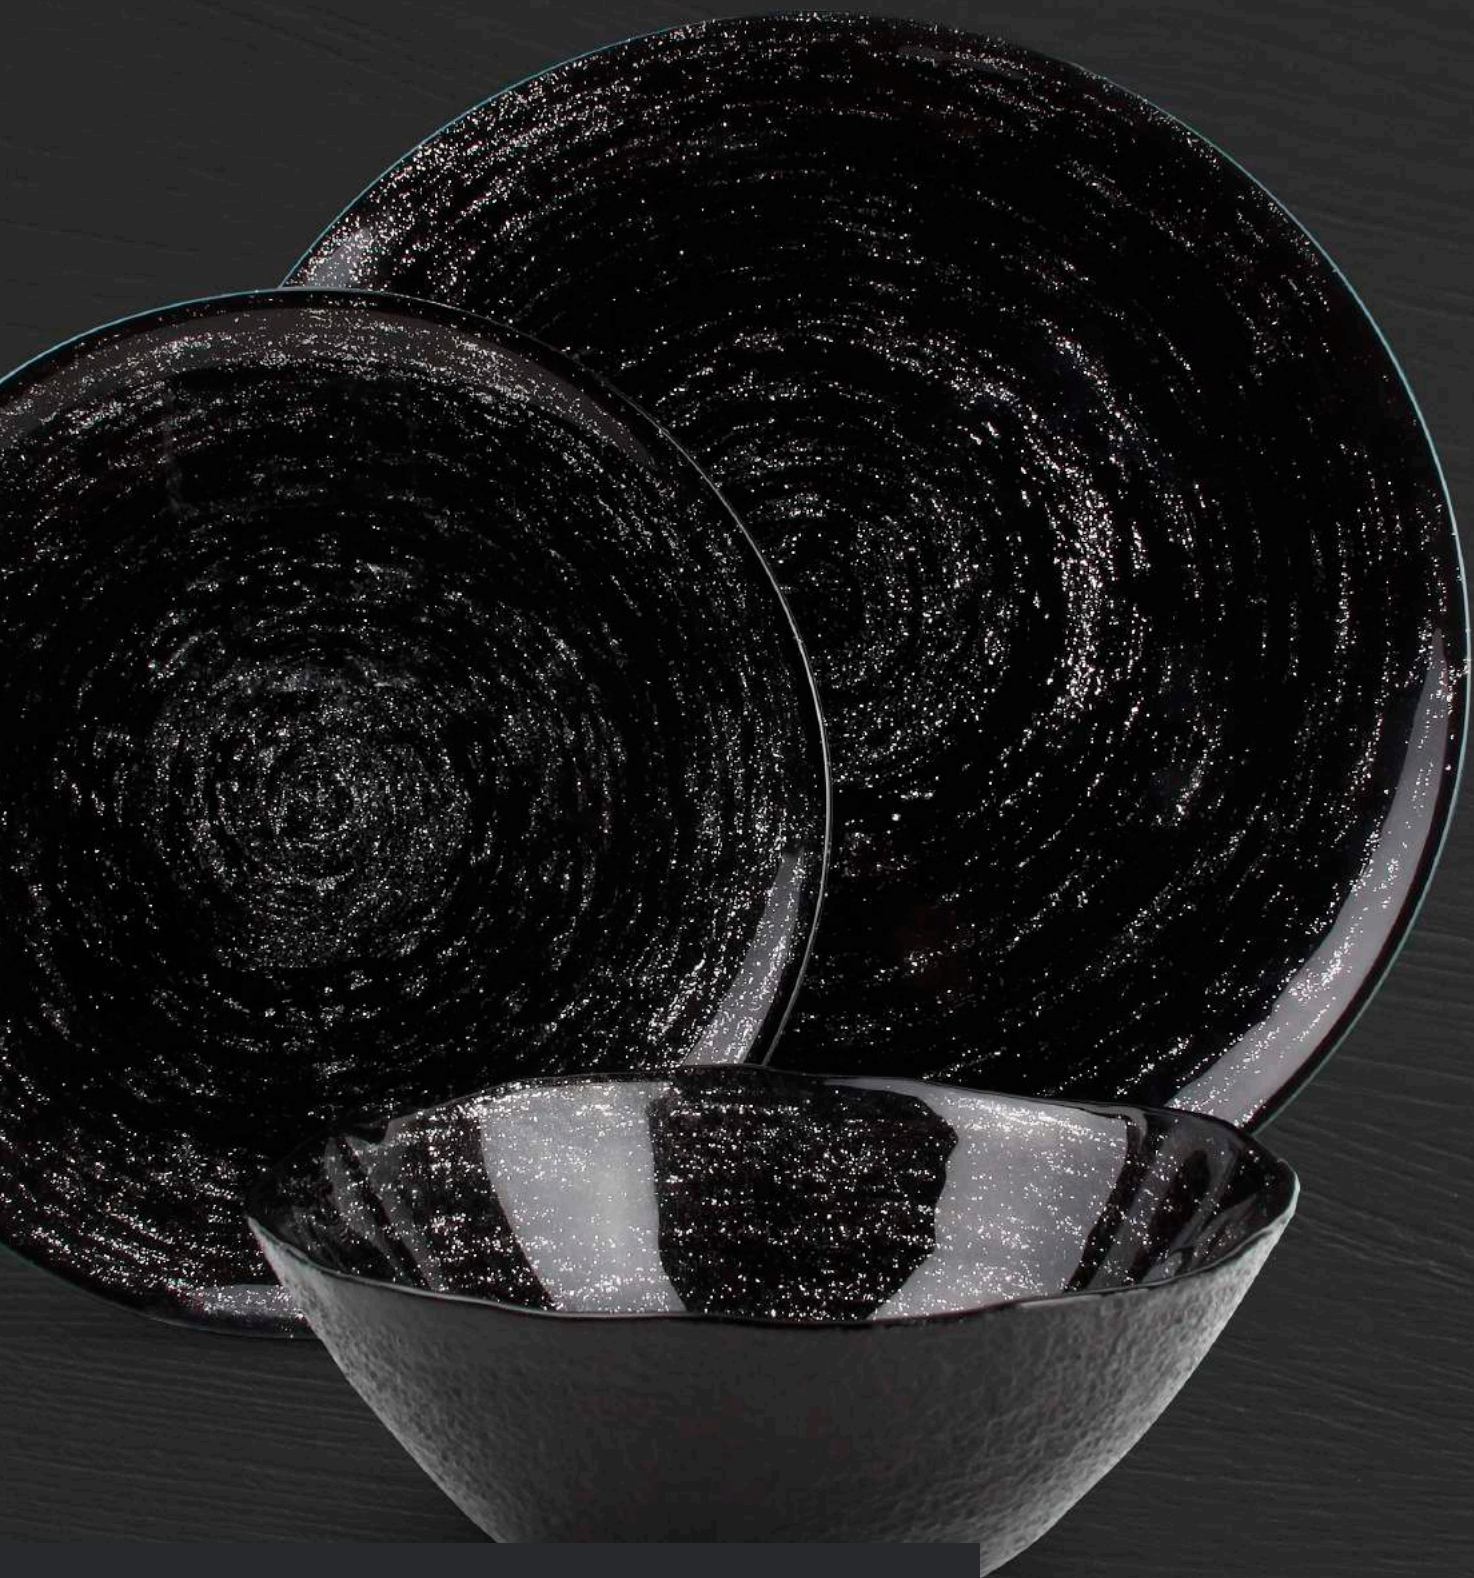

VENICE

“Venice”, a beautiful glass collection with a texture that resembles a starry night sky. A true eye-catcher, ideal for serving food but also very suitable for decoration.