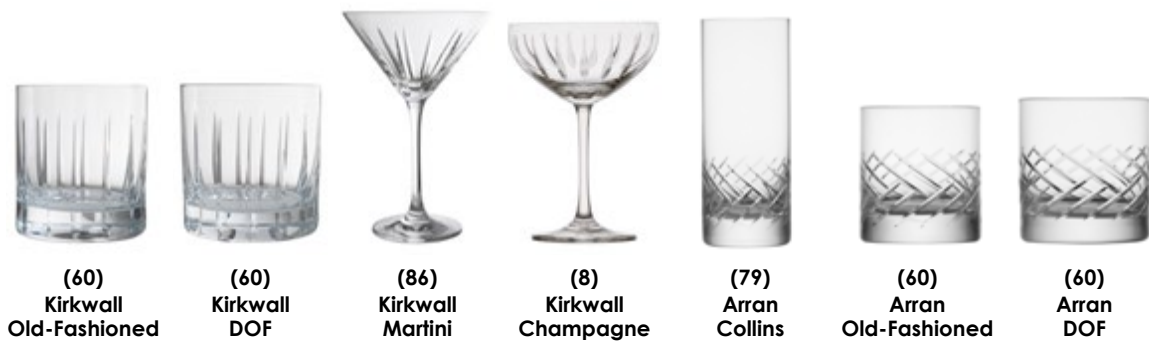

Item	Description	Usage	Size	Oz.	Ht.	Wd.	Pack
0017.A575706	Aberdeen	Juice / Whiskey	89	5.1	3.1"	2.4"	6
0017.A577705	Aberdeen	Collins	79	11.1	6.1"	2.4"	6
0017.A579704	Aberdeen	Old-Fashioned	60	9.5	3.5"	3.1"	6
0017.A956055	Aberdeen	DOF	60	13.5	3.7"	3.5"	6
0003.2A109398	Aberdeen	Martini	86	8.5	7.0"	4.0"	6
0017.D575706	Kirkwall	Juice / Whiskey	89	5.1	3.1"	2.4"	6
0017.D577705	Kirkwall	Collins	79	11.1	6.1"	2.4"	6
0017.D579704	Kirkwall	Old-Fashioned	60	9.5	3.5"	3.1"	6
0017.D956055	Kirkwall	DOF	60	13.5	3.7"	3.5"	6
0003.D109398CPD	Kirkwall	Martini	86	8.5	7.0"	4.0"	6
0017.E577705	Kirkwall	Coupe Champagne	8	9.5			6
0017.E577705	Arran	Collins	79	11.1	6.1"	2.4"	6
0017.E579704	Arran	Old-Fashioned	60	9.5	3.5"	3.1"	6
0017.E956055	Arran	DOF	60	13.5	3.7"	3.5"	6