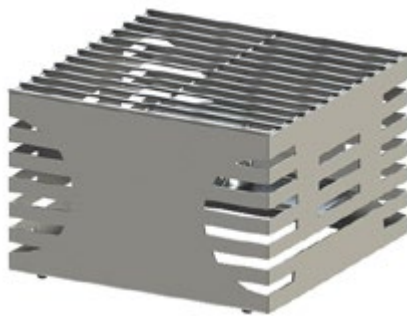

Brushed Outside Warmer Kit*
12x12x7"