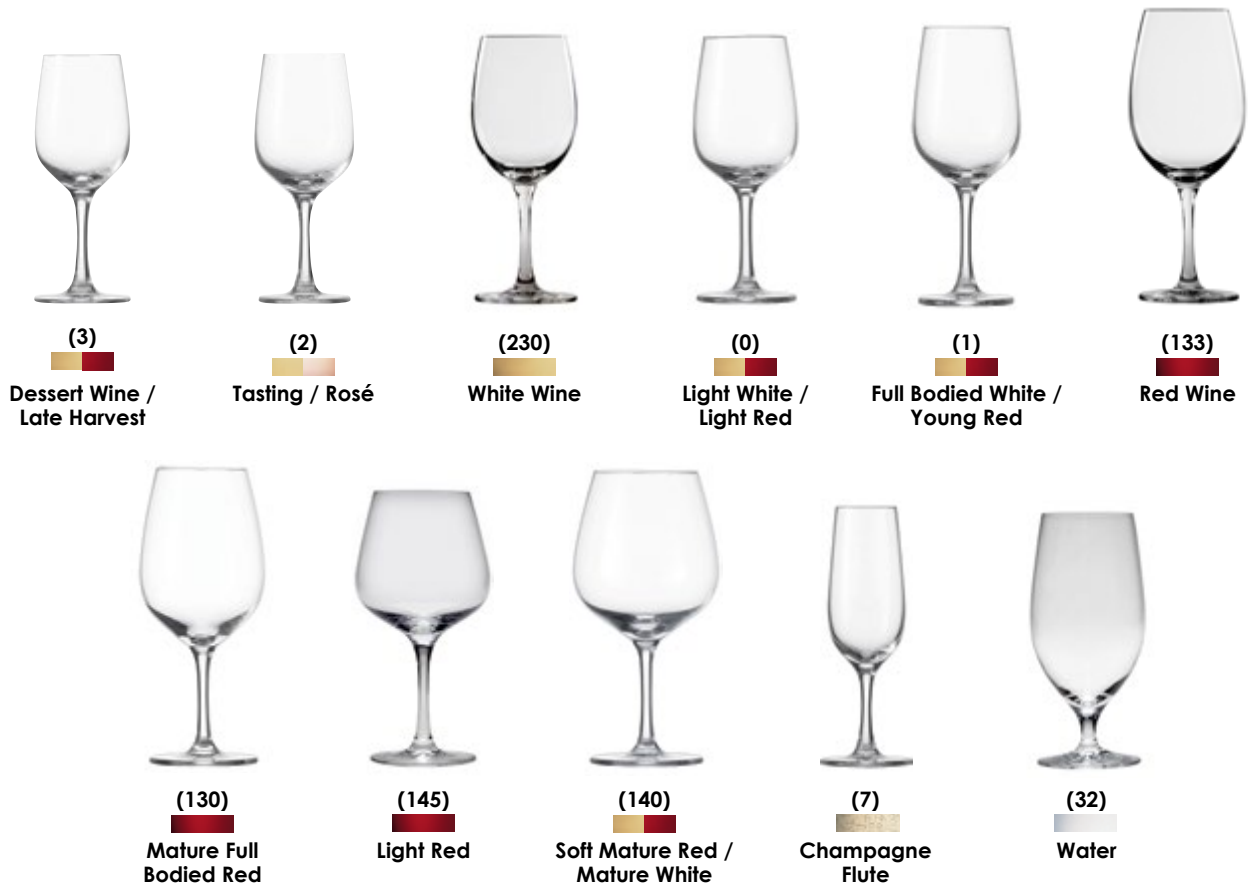

CONGRESSO

A shorter, sturdy stem and classic bowl shape make Congresso both perfect for events and ideal for every day use.

SCHOTT
ZWIESEL

Item	Description	Usage	Size	Oz.	Ht.	Wd.	Pack
00DV.117539	Wine	All Purpose / Dessert	3	8.0	6.8"	2.6"	6
00DV.117537	White Wine	Tasting	2	10.7	7.2"	2.9"	6
00DV.118065	White Wine	Light White/ Light Red	230	11.2	7.5"	3.25"	6
00DV.117536	Red Wine	Full Bodied White / Light Red	0	12.0	7.7"	3.0"	6
00DV.117535	Red Wine	Full Bodied Red / Water	1	15.4	8.1"	3.3"	6
00DV.118066	Red Wine	Full Bodied White / Young Red	133	17.1	8.4"	3.27"	6
00DV.117540	Bordeaux	Mature Full Bodied Red	130	20.9	8.7"	3.7"	6
00DV.117542	Burgundy	Light Red	145	15.0	7.8"	4.0"	6
00DV.117673	Burgundy	Soft Mature Red / Mature White	140	24.1	8.3"	4.1"	6
00DV.117538	Champagne	Champagne/Sparkling Wine	7	8.0	8.1"	2.6"	6
00DV.117541	Water	All Purpose / Iced Beverage	32	17.0	7.2"	3.5"	6