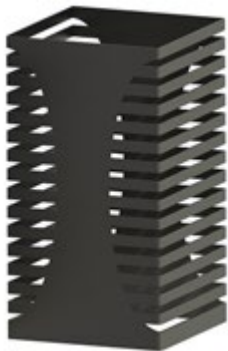

Riser*
8.75x8.75x16"