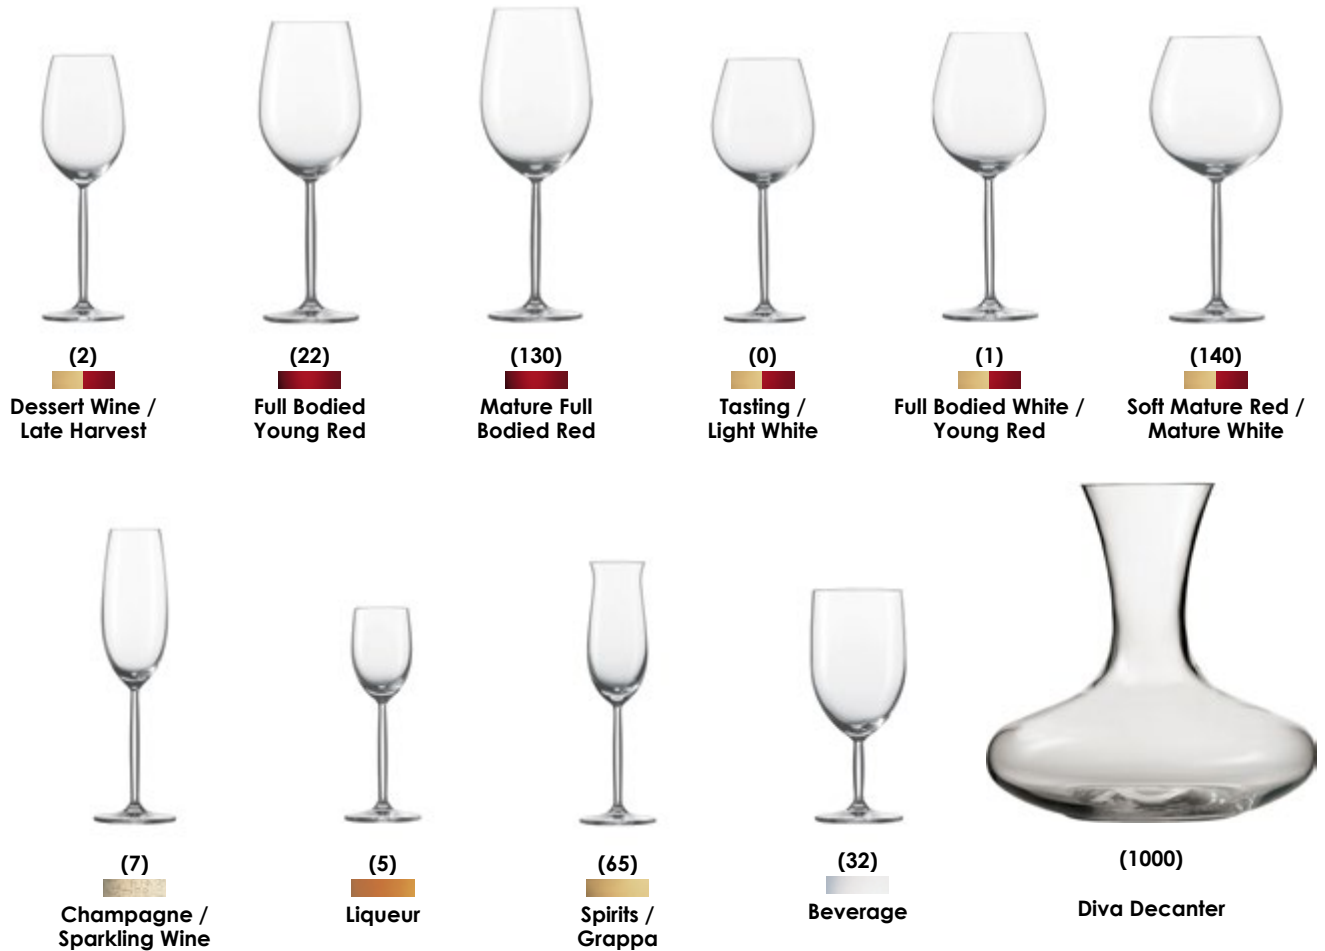

Item	Description	Usage	Size	Oz.	Ht.	Wd.	Pack
0006.104097	White Wine	Dessert Wine/Late Harvest	2	10.1	9.1"	2.9"	6
0006.110238	Bordeaux	Full Bodied Young Red	22	20.0	10.3"	3.5"	6
0006.104102	Claret Goblet	Mature Full Bodied Red	130	26.0	10.8"	3.9"	6
0006.104095	Burgundy	Tasting/Light White	0	16.2	9.0"	3.6"	6
0006.104096	Wine/Water Goblet	Full Bodied White/Young Red	1	20.7	9.7"	3.9"	6
0006.104103	Claret Burgundy	Soft Mature Red/Mature White	140	28.4	9.8"	4.6"	6
0006.104100	Champagne Flute	Champagne/Sparkling Wine	7	7.4	10.0"	2.8"	6
0006.104098	Liqueur	Liqueur	5	2.7	6.5"	2.4"	6
0006.104101	Grappa	Spirits/Grappa	65	4.2	8.0"	2.4"	6
0006.110253	All Purpose Goblet	Beverage	32	15.2	7.6"	3.2"	6
0019.104112	Diva Decanter	Diva Decanter 1 Liter - Red	1000	33.8	8.9"	8.8"	1