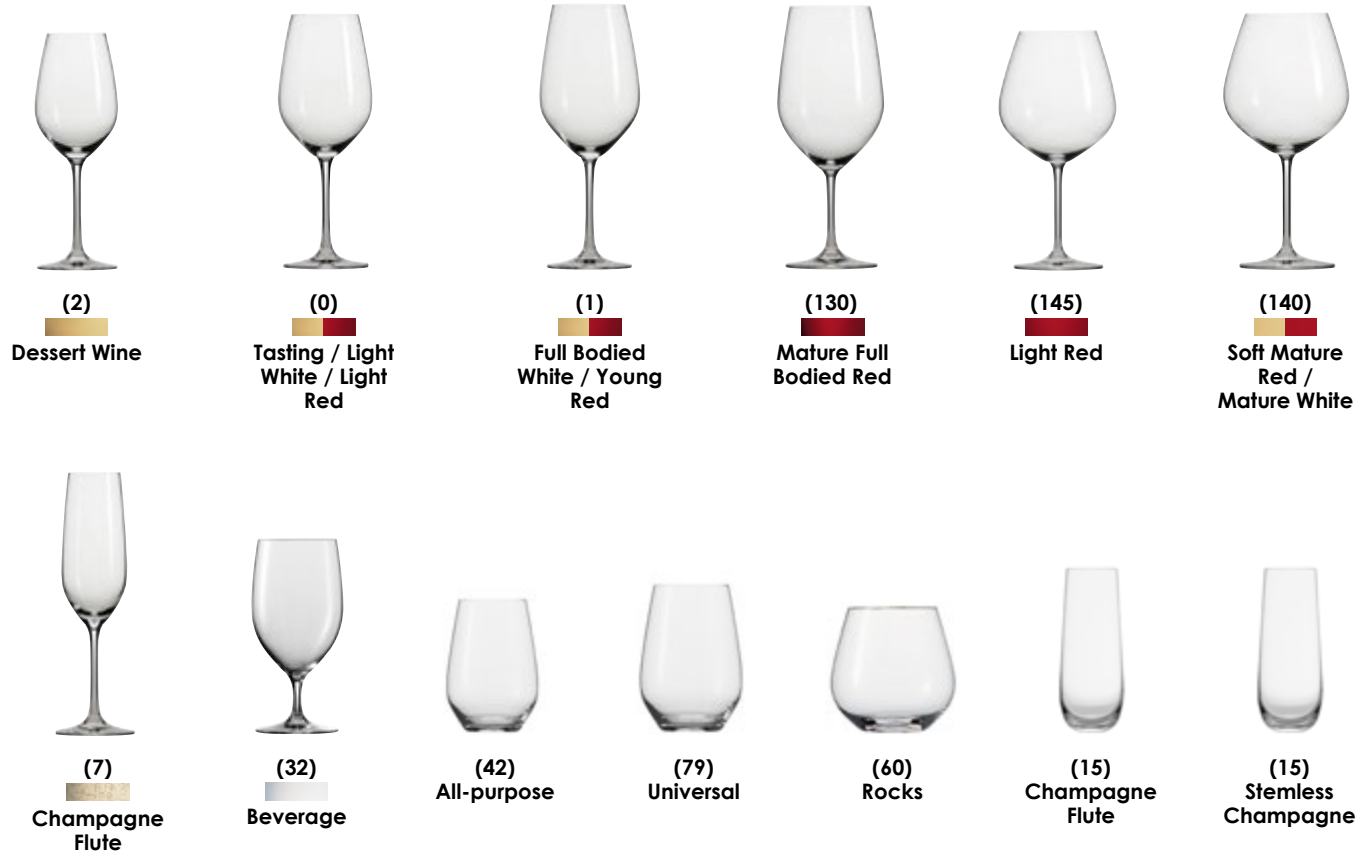

Item	Description	Usage	Size	Oz.	Ht.	Wd.	Pack
0007.111987	White Wine	Dessert Wine	2	9.4	8.0"	2.9"	6
0007.111985	Red Wine	Tasting/Light White/Light Red	0	13.6	8.5"	3.2"	6
0007.111986	Wine/Water Goblet	Full Bodied White/Young Red	1	17.3	8.9"	3.5"	6
0007.111990	Claret Goblet	Mature Full Bodied Red	130	21.1	8.9"	3.7"	6
0007.112520	Burgundy	Light Red	145	18.3	8.0"	4.0"	6
0007.111993	Claret Burgundy	Soft Mature Red/Mature White	140	24.8	8.7"	4.4"	6
0007.111989	Champagne Flute	Champagne Flute	7	7.7	8.9"	2.8"	6
0007.112102	Water	Beverage	32	15.2	6.8"	3.3"	6
0007.117879	All-Purpose	Beverage	42	13.2	4.5"	3.2"	6
0007.115218	Forté Tumbler	Universal	79	18.6	5.0"	3.75"	6
0007.115217	Forté Tumbler	Rocks	60	20.4	4.0"	4.0"	6
0007.119883	Champagne Flute	Champagne/Sparkling Wine	15	8.0	6.2"	2.5"	6
0007.118658	Stemless Champagne	Champagne/Sparkling Wine	15	8.3	6.2"	2.5"	6