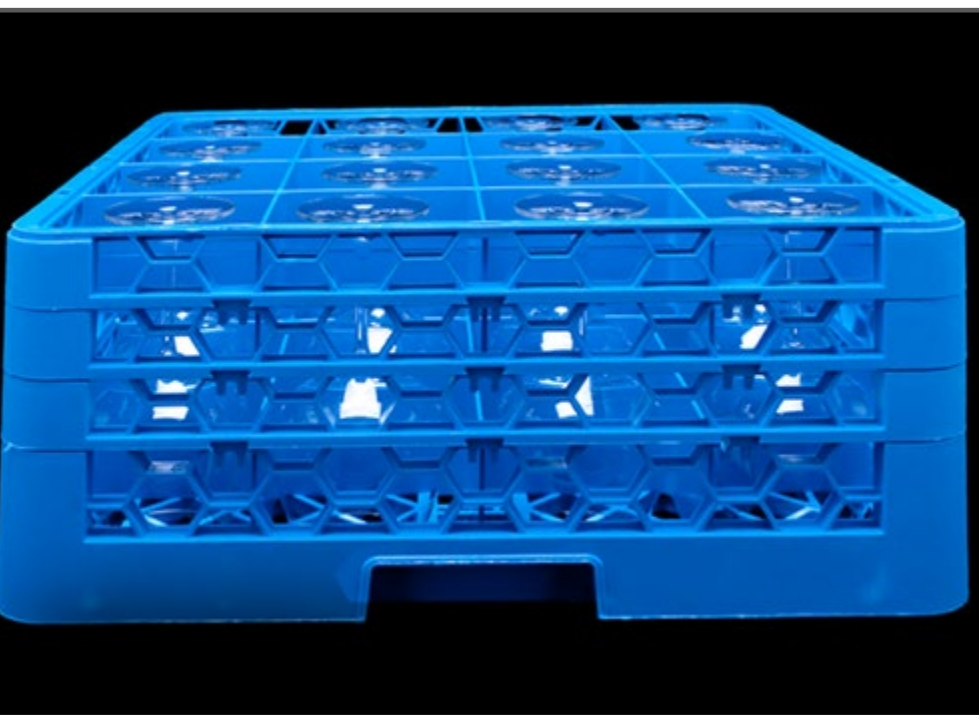

GLASS RACKS