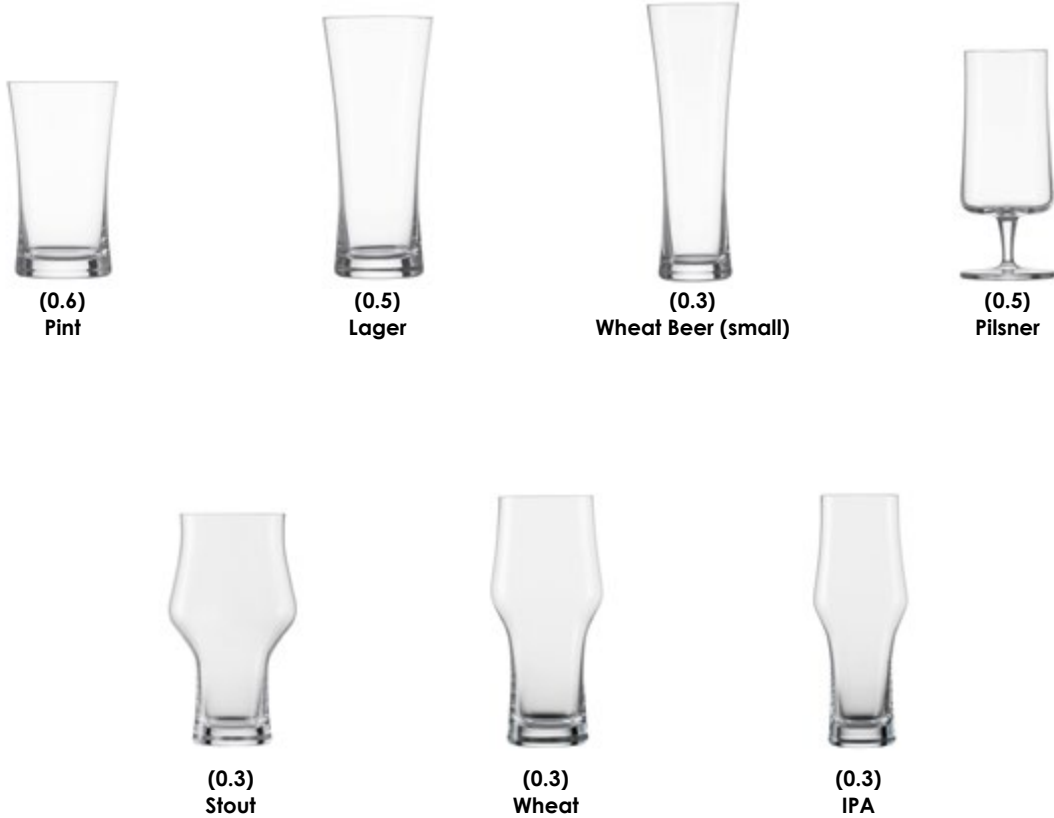

Item	Description	Size	Oz.	Ht.	Wd.	Pack
0022.115272	Pint	0.6	19.0	6.2"	3.5"	6
0022.115271	Lager	0.5	22.0	8.0"	3.5"	6
0022.115270	Small Wheat Beer	0.3	14.2	8.5"	2.9"	6
0022.115273	Small Pilsner	0.3	13.5	7.0"	3.0"	6
0022.120713	Stout	0.3	16.2	6.1"	3.5"	6
0022.120712	Wheat	0.4	18.4	7.1"	3.3"	6
0022.120711	IPA	0.3	12.3	7.1"	2.7"	6