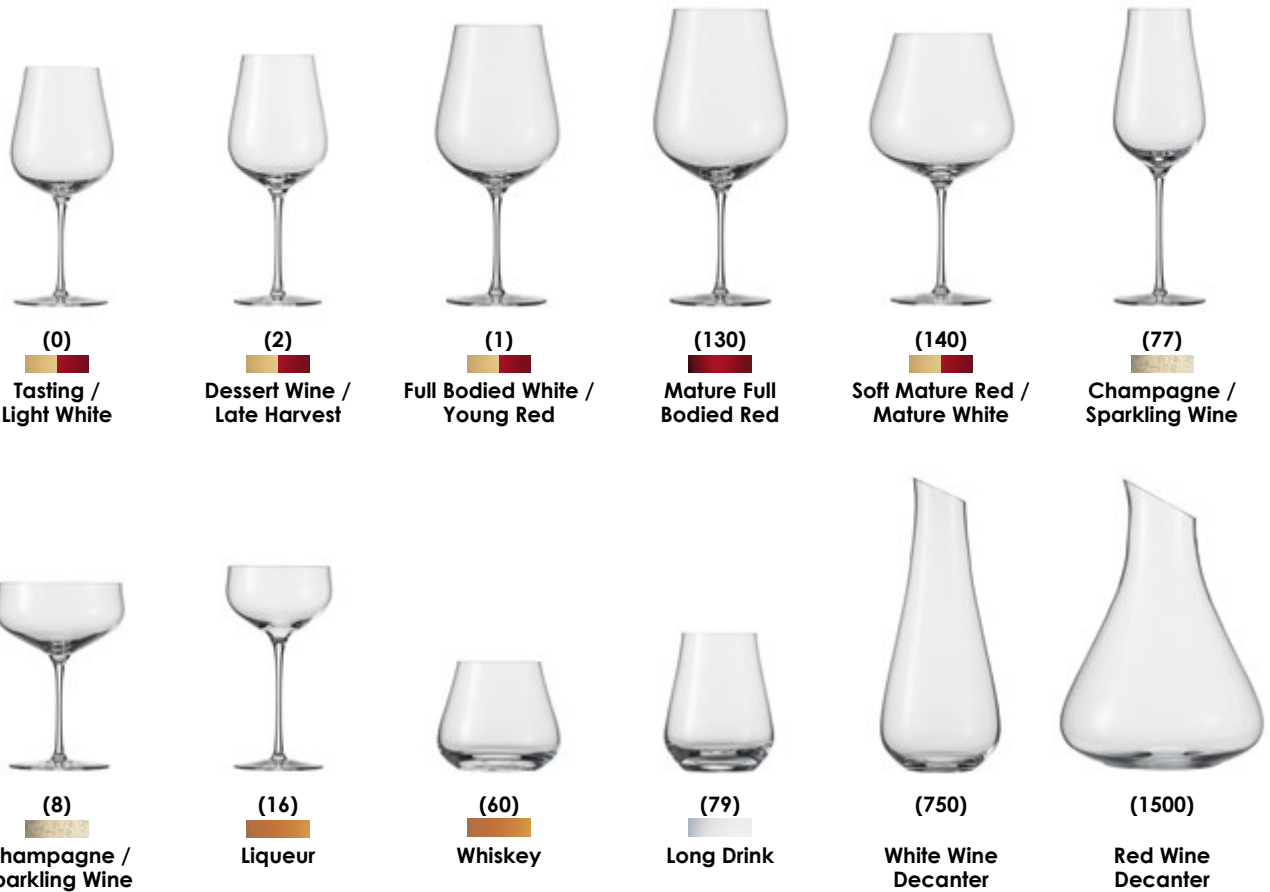

SCHOTT
ZWIESEL

AIR

Air features the thinnest, lightest Tritan™ stems and bowls available - virtually weightless form that brings out the best flavors in the wine without sacrificing durability.

SCHOTT
ZWIESEL