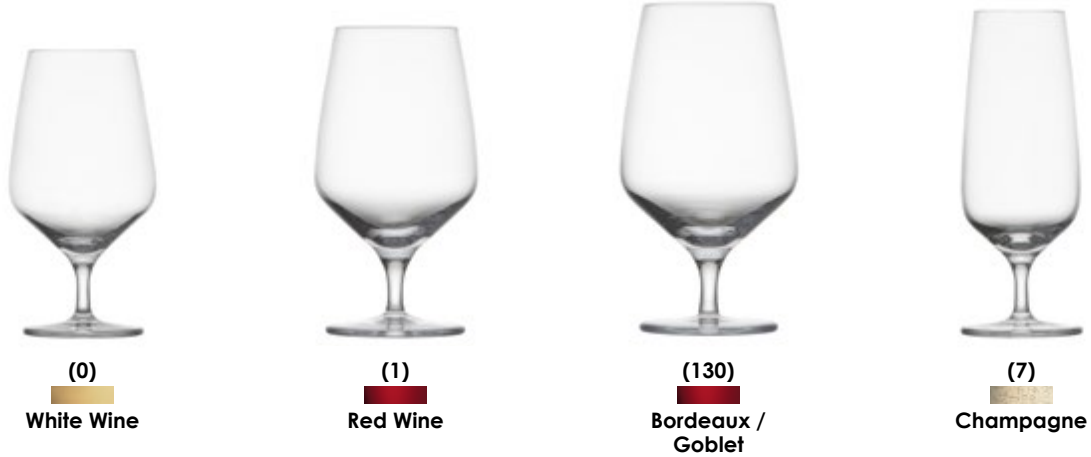

BISTRO

A casual glass with an abbreviated stem creates a minimalist ambiance.

Item	Description	Usage	Size	Oz.	Ht.	Wd.	Pack
0076.120632	White Wine	White Wine	0	11.8	5.9"	3.1"	6
0076.120629	Red Wine	Red Wine	1	15.9	6.3"	3.4"	6
0076.120636	Bordeaux / Goblet	Bordeaux / Goblet	130	21.1	6.8"	3.8"	6
0076.120638	Champagne Flue	Champagne Flue	7	9.4	6.7"	2.5"	6