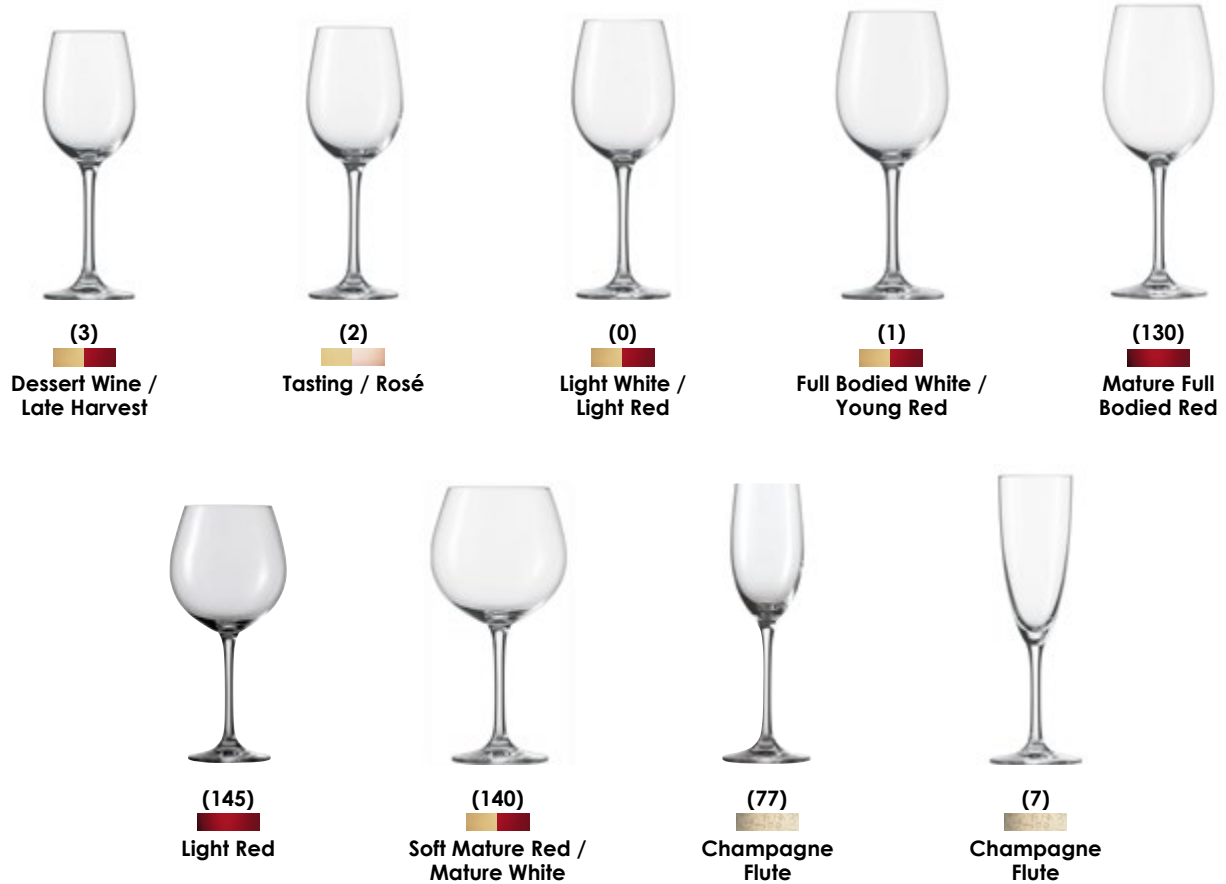

Item	Description	Usage	Size	Oz.	Ht.	Wd.	Pack
0003.106222	All Purpose White Wine	Dessert Wine / Late Harvest	3	7.5	7.6"	2.6"	6
0003.106221	All Purpose Red Wine	Tasting / Rosé	2	10.5	8.3"	2.9"	6
0003.106219	Burgundy	Light White / Light Red	0	13.7	8.8"	3.2"	6
0003.106220	Wine / Water Goblet	Full Bodied White/Young Red	1	18.4	9.5"	3.5"	6
0003.106226	Claret Goblet	Mature Full Bodied Red	130	21.8	9.8"	3.7"	6
0003.110948	Burgundy	Light Red	145	18.1	8.5"	4.0"	6
0003.106227	Claret Burgundy	Soft Mature Red / Mature White	140	27.5	9.1"	4.6"	6
0003.112090	Champagne Flute	Champagne / Sparkling Wine	77	6.9	9.1"	2.8"	6
0003.106223	Champagne Flute	Champagne / Sparkling Wine	7	7.1	9.5"	2.8"	6