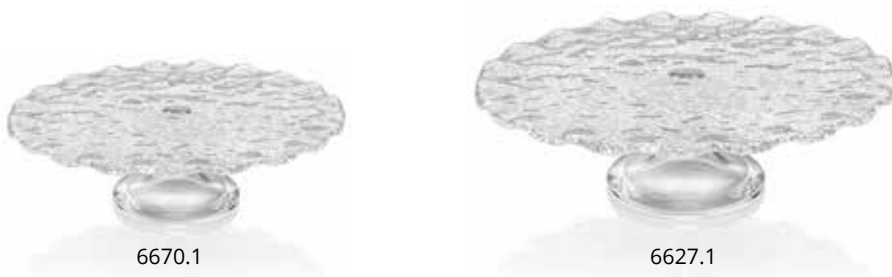

6670.1

6627.1

Trasparente
Clear

6671.1 Piattino smerlato
Scalloped plate
Ø cm. 19 - h cm. 2

6539.1 Bolo smerlato
Scalloped bowl
Ø cm. 25 - h cm. 7,5

6626.1 Piatto smerlato
Scalloped platter
Ø cm. 41 - h cm. 4,7

6670.1 Portadolci smerlato
Scalloped footed cake plate
Ø cm. 26 - h cm. 9,5

6627.1 Portadolci smerlato
Scalloped footed cake plate
Ø cm. 33 - h cm. 9,5