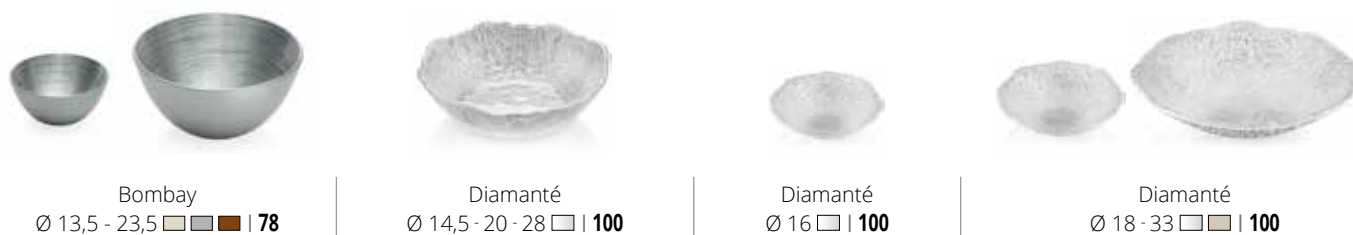

Bombay
Ø 13,5 - 23,5 | **78**

Diamanté
Ø 14,5 - 20 - 28 | **100**

Diamanté
Ø 16 | **100**

Diamanté
Ø 18 - 33 | **100**