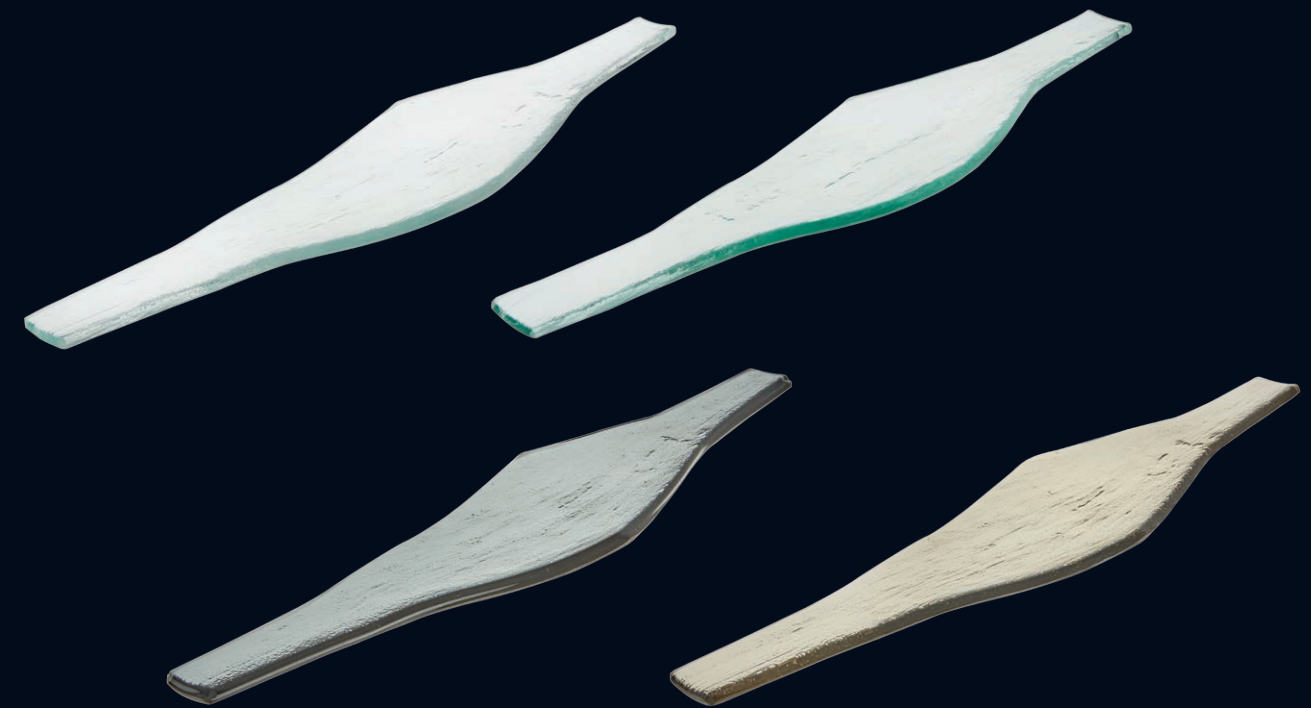

SILICA 26002783
Garrafa Extra Clear
Bottle Extra Clear
Botella Extra Clear
△ 350 gr C 390 mm L 120 mm
△ 7/8 lbs L 15 1/8" W 4 5/8"

SILICA 26002782
Garrafa Clear
Bottle Clear
Botella Clear
△ 350 gr C 390 mm L 120 mm
△ 7/8 lbs L 15 1/8" W 4 5/8"

SILICA 26002784
Garrafa Grey
Bottle Grey
Botella Grey
△ 350 gr C 390 mm L 120 mm
△ 7/8 lbs L 15 1/8" W 4 5/8"

SILICA 26002785
Garrafa Brown
Bottle Brown
Botella Brown
△ 350 gr C 390 mm L 120 mm
△ 7/8 lbs L 15 1/8" W 4 5/8"