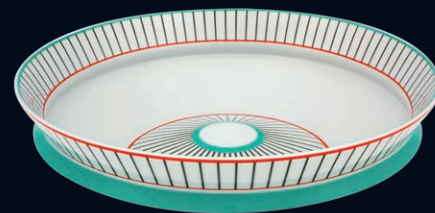

TRIADIC 21117825
Centro Mesa Wheel
Centrepiece Wheel
Centro Mesa Wheel
Centre de Table Wheel
△ 2106 gr A 100 mm C 380 mm
△ 4 3/8 lbs H 4" L 15"